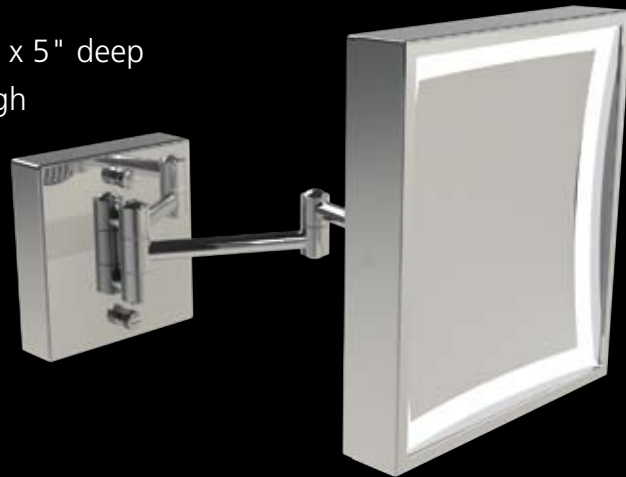

Baci Junior

Deluxe Make-Up Mirrors

- ✓ High output LED lighting
- ✓ 5X optical glass mirror
- ✓ Solid brass construction

BACI[®]
BY REMCRAFT

All Baci Junior LED Mirrors Feature

- High power, Neutral White LED lighting
- 5X, distortion-free, optical glass mirrors
- Solid brass construction
- Choose from chrome, nickel or bronze finishes
- UL Listed suitable for use in commercial or household applications and for damp locations
- 5 year warranty*
- Operate on universal voltages - 100 to 240 Volts 50 or 60 Hertz - 8.5 Watts
- All metal, solid brass body
- Easy to use rocker switch
- Quality
- Luxury
- Dependability
- Precision manufacturing
- Environmentally friendly – the electrical and electronic components in Baci Junior mirrors meet UL, CSA and EN safety standards, FCC requirements for electromagnetic interference, California Title IV requirements for low energy consumption, are ROHS compliant and are lead and mercury free

High Power LEDs

All Baci Junior mirrors are built with a proprietary, custom designed light engine incorporating three of the latest state-of-the-art high output LEDs. They include features for electrical, optical and

Wall Mirrors

BJR-10 Oval

Mirror body 7" wide x 9" high
Folds to 7 5/8" wide x 9" high x 4 3/4" deep
Canopy is 4 3/4" wide x 5" high
Maximum extension 13 1/4"

BJR-20 Rectangle

Mirror body 8" wide x 9" high
Folds to 8 1/8" wide x 9" high x 5" deep
Canopy is 4 3/4" wide x 5" high
Maximum extension 13 1/2"

BJR-30 Round

Mirror body 9" diameter
Folds to 9" wide x 9" high x 4 3/4" deep
Canopy is 4 3/4" wide x 5" high
Maximum extension 13 1/8"

NEW FOR 2011

Vanity Top Mirrors

BJR-110 Oval

Mirror body 7" wide x 9" high
OA height 18" x 7" wide
6 1/4" diameter weighted base