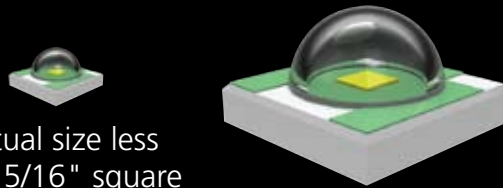

High Power LEDs

All Baci Junior mirrors are built with a proprietary, custom designed light engine incorporating three of the latest state-of-the-art high output LEDs. They include features for electrical, optical and

thermal management to provide more than 500 lumens of Neutral White light over their 50,000 to 100,000 hour life. That's more light than a 50 watt household lamp at 80% less energy consumption.

Actual size less than 5/16" square